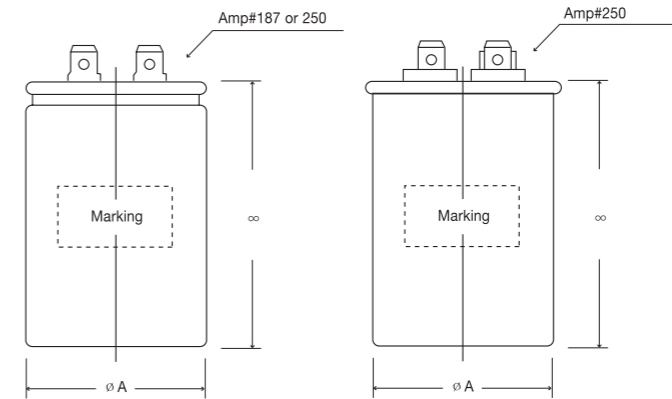

Specification

KS C 4805

- OPERATING TEMPERATURE : -25°C to +70°C/ +85°C
- RATED VOLTAGE : 220, 250, 300, 350, 370, 400, 450, 500 VAC
- RATED FREQUENCY : 50 Hz or 60 Hz
- CAPACITANCE RANGE : 0.1 μ F ~ 100 μ F
- TOLERANCE : -5 ~ +10%(U), -5 ~ +5%(J), +10%(K)
- WITHSTANDING VOLTAGE :
Between terminal → MC Rated voltage×1.75 VAC, 10sec
Between terminal to case → rated voltage×2+1.000 VAC(min 2,000VAC), 10sec
- INSULATION RESISTANCE :
Between terminal to case → 2,000M Ω min. (DC 500V, 1minute, at 20°C)
- DISSIPATION FACTOR : M PET → 0.3% Max, M PP → 0.15% Max (at 20°C, 60Hz)

Drawing

Dimension

Rated Capacity (μ F)	250VAC		300VAC		350VAC		400VAC		450/450VAC		500VAC	
	Dimension (mm)		Dimension (mm)		Dimension (mm)		Dimension (mm)		Dimension (mm)		Dimension (mm)	
	ϕ	Height	ϕ	Height	ϕ	Height	ϕ	Height	ϕ	Height	ϕ	Height
1.0	25	45	25	45	25	45	25	45	30	55	30	55
1.5	25	45	25	45	30	45	30	45	30	55	30	55
2.0	25	45	30	45	30	45	30	55	30	55	30	55
2.5	25	45	30	45	30	45	30	55	30	55	30	55
3.0	25	45	30	45	30	45	30	55	30	55	30	65
3.5	25	45	30	55	30	55	30	55	30	65	30	65
4.5	25	45	30	55	30	55	30	65	30	65	35	65
5	30	45	30	55	30	55	30	65	35	65	35	65
8	30	55	30	65	35	65	35	65	40	65	45	65
10	30	55	30	65	35	65	35	65	45	65	45	65
15	30	65	35	65	45	65	45	65	45	85	50	85
20	35	65	40	65	45	85	45	85	50	90	50	100
25	40	65	40	65	45	85	50	85	50	90	50	120
30	40	65	40	85	45	90	50	100	50	120	63	120
35	40	75	45	85	50	100	50	120	63	120	63	120
40	40	75	45	85	50	100	50	120	63	120	63	120
45	45	75	45	85	50	100	63	120	63	120		
50	50	75	50	85	63	120	63	120	63	120		
55	50	75	50	100	63	120						
60	50	75	50	100	63	120						
65	50	75										
70	50	75										
75	50	85										
80	50	120										
90	63	120										
100	63	120										